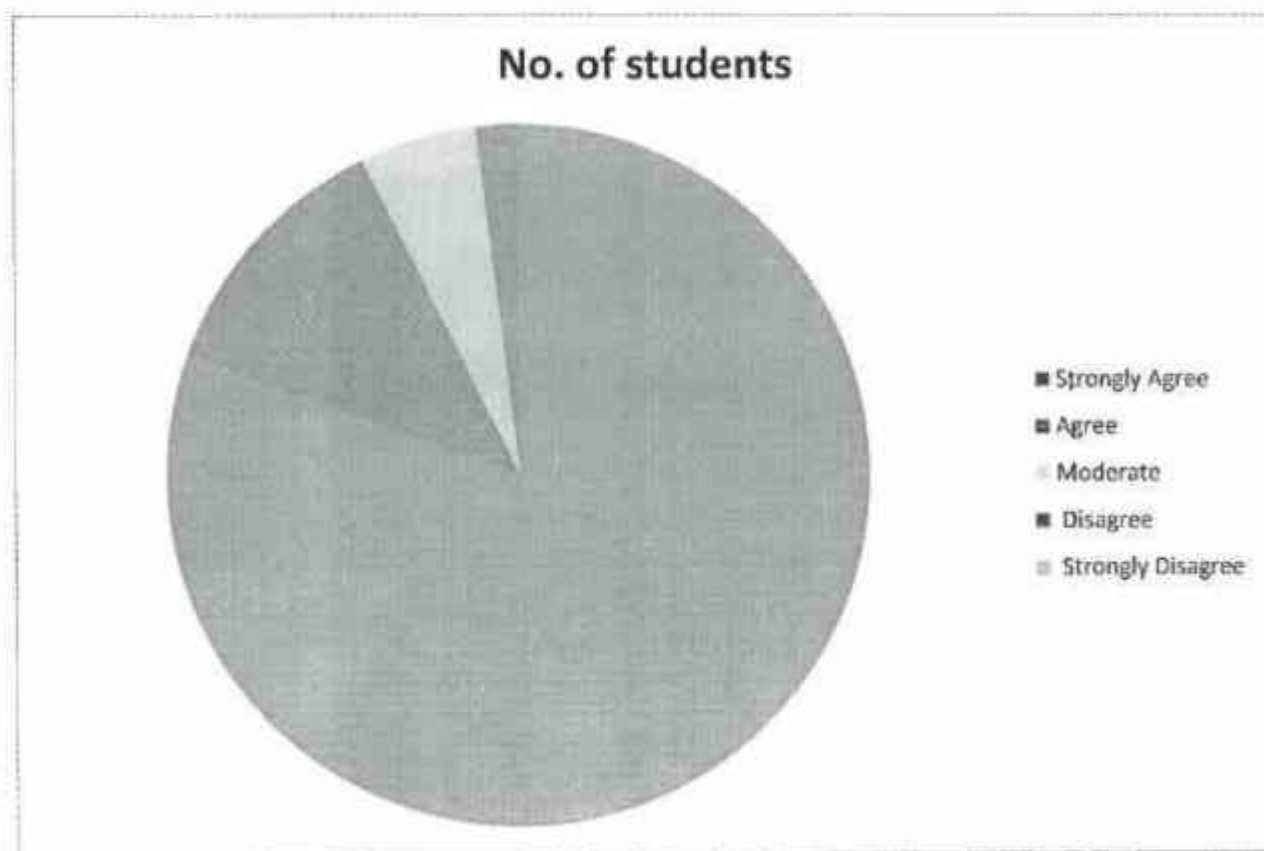

2. The institute / teachers use student centric methods such as experimental, learning, participative learning and problem solving methodologies for enhancing.

Response	Strongly Agree	Agree	Moderate	Disagree	Strongly Disagree
No. of students	121	18	8	3	0
Percentage of students	121	18	8	3	0

Response of students on student centric methods